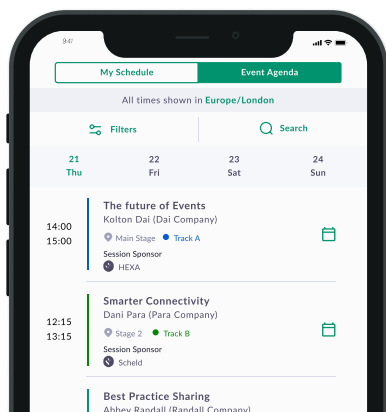

Maximize your time at Identiverse

1 Manage your availability

Prevent unnecessary rescheduling and meeting conflicts.

2 Build your event experience

- Expand your network by reviewing your AI-powered recommendations and exploring profile lists. Connect by sending meeting invites or showing interest in profiles.
- Explore the agenda to further customize your event experience

PRO TIP

Subscribe to your calendar to add confirmed meetings and bookmarked sessions to your calendar

Images above are mockups for illustrative purposes. Actual event platform appearance may vary. We've carefully crafted this guide to help you harness the full potential of our event platform to prepare for Identiverse. Scan the QR code or [click here](#) for more in-depth resources.

The Identiverse Mobile App

1 Discover Identiverse

Your central hub for Identiverse. Access essential information and personalized content.

2 Chat with connections

Ensure you've made a connection or confirmed a meeting to initiate chats.

3 Follow your schedule

Keep track of your day. Note: Adding sessions to your schedule doesn't reserve seats—arrive early!

4 Get notified

Never miss an update or opportunity! Turn on your notifications to be reminded of meetings and to receive event updates.