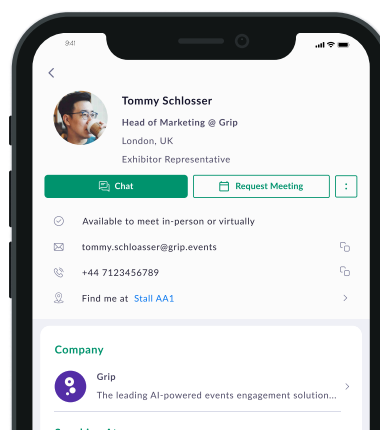

PRO TIP

Subscribe to your calendar to add confirmed meetings and bookmarked sessions to your calendar

Images above are mockups for illustrative purposes. Actual event platform appearance may vary. We've carefully crafted this guide to help you harness the full potential of our event platform to prepare for Identiverse. Scan the QR code or [click here](#) for more in-depth resources.

The Identiverse Mobile App

1 Discover Identiverse

Your central hub for Identiverse. Access essential information and personalized content.

2 Chat with connections

Ensure you've made a connection or confirmed a meeting to initiate chats.

3 Follow your schedule

Keep track of your day. Note: Adding sessions to your schedule doesn't reserve seats—arrive early!

4 Get notified

Never miss an update or opportunity! Turn on your notifications to be reminded of meetings and to receive event updates.

Images above are mockups for illustrative purposes. Actual event platform appearance may vary. We've carefully crafted this guide to help you harness the full potential of our event platform to prepare for Identiverse. Scan the QR code or [click here](#) for more in-depth resources.