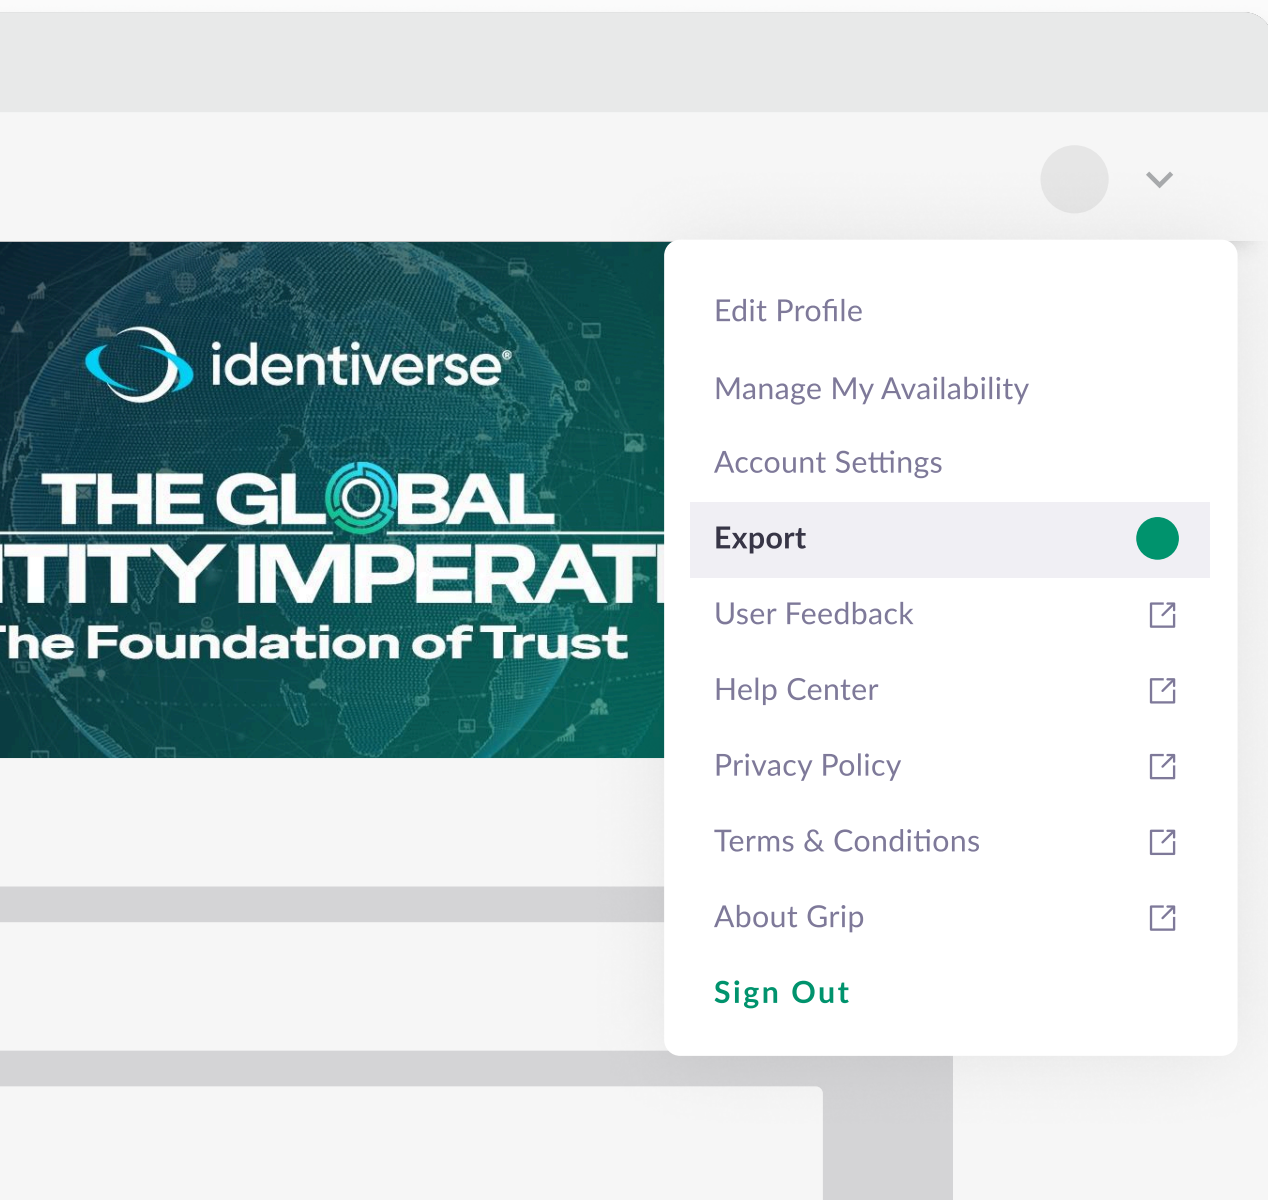

What to do after Identiverse

Personal Exports

Download your connections and accepted meetings for a seamless transition back to your day-to-day.

Images above are mockups for illustrative purposes. Actual event platform appearance may vary. We've carefully crafted this guide to help you harness the full potential of our event platform to prepare for Identiverse. Scan the QR code or [click here](#) for more in-depth resources.