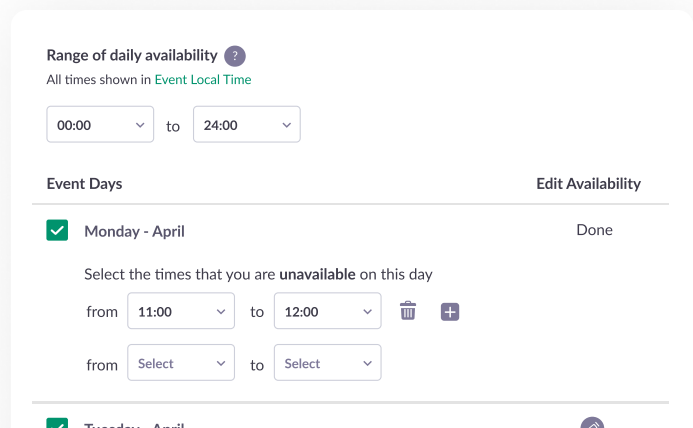

Maximize your time at Identiverse

1 Manage your availability

Prevent unnecessary rescheduling and meeting conflicts.

2 Build your event experience

- Expand your network by reviewing your AI-powered recommendations and exploring profile lists. Connect by sending meeting invites or showing interest in profiles.
- Explore the agenda to further customize your event experience

PRO TIP

Subscribe to your calendar to add confirmed meetings and bookmarked sessions to your calendar

Images above are mockups for illustrative purposes. Actual event platform appearance may vary. We've carefully crafted this guide to help you harness the full potential of our event platform to prepare for Identiverse. Scan the QR code or [click here](#) for more in-depth resources.