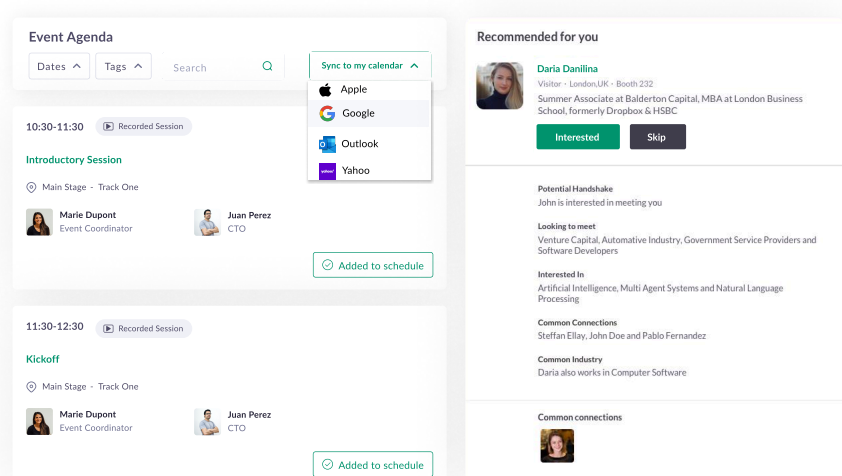

Maximize your time at Identiverse

1 Manage your availability

Prevent unnecessary rescheduling and meeting conflicts.

2 Build your event experience

- Expand your network by reviewing your AI-powered recommendations and exploring profile lists. Connect by sending meeting invites or showing interest in profiles.
- Explore the agenda to further customize your event experience

PRO TIP

Subscribe to your calendar to add confirmed meetings and bookmarked sessions to your calendar

Images above are mockups for illustrative purposes. Actual event platform appearance may vary. We've carefully crafted this guide to help you harness the full potential of our event platform to prepare for Identiverse. Scan the QR code or [click here](#) for more in-depth resources.

The Identiverse Mobile App

1 Discover Identiverse

Your central hub for Identiverse. Access essential information and personalized content.

2 Chat with connections

Ensure you've made a connection or confirmed a meeting to initiate chats.

Images above are mockups for illustrative purposes. Actual event platform appearance may vary. We've carefully crafted this guide to help you harness the full potential of our event platform to prepare for Identiverse. Scan the QR code or [click here](#) for more in-depth resources.