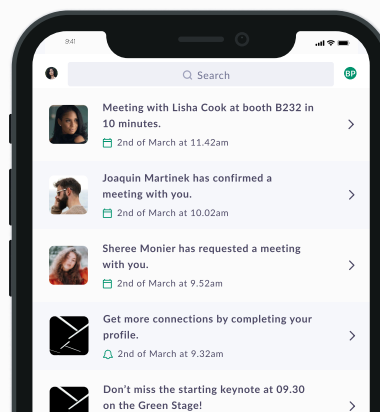

PRO TIP

Subscribe to your calendar to add confirmed meetings and bookmarked sessions to your calendar

Images above are mockups for illustrative purposes. Actual event platform appearance may vary. We've carefully crafted this guide to help you harness the full potential of our event platform to prepare for Identiverse. Scan the QR code or [click here](#) for more in-depth resources.

The Identiverse Mobile App

1 Discover Identiverse

Your central hub for Identiverse. Access essential information and personalized content.

2 Chat with connections

Ensure you've made a connection or confirmed a meeting to initiate chats.

3 Follow your schedule

Keep track of your day. Note: Adding sessions to your schedule doesn't reserve seats—arrive early!

4 Get notified

Never miss an update or opportunity! Turn on your notifications to be reminded of meetings and to receive event updates.

Images above are mockups for illustrative purposes. Actual event platform appearance may vary. We've carefully crafted this guide to help you harness the full potential of our event platform to prepare for Identiverse. Scan the QR code or [click here](#) for more in-depth resources.